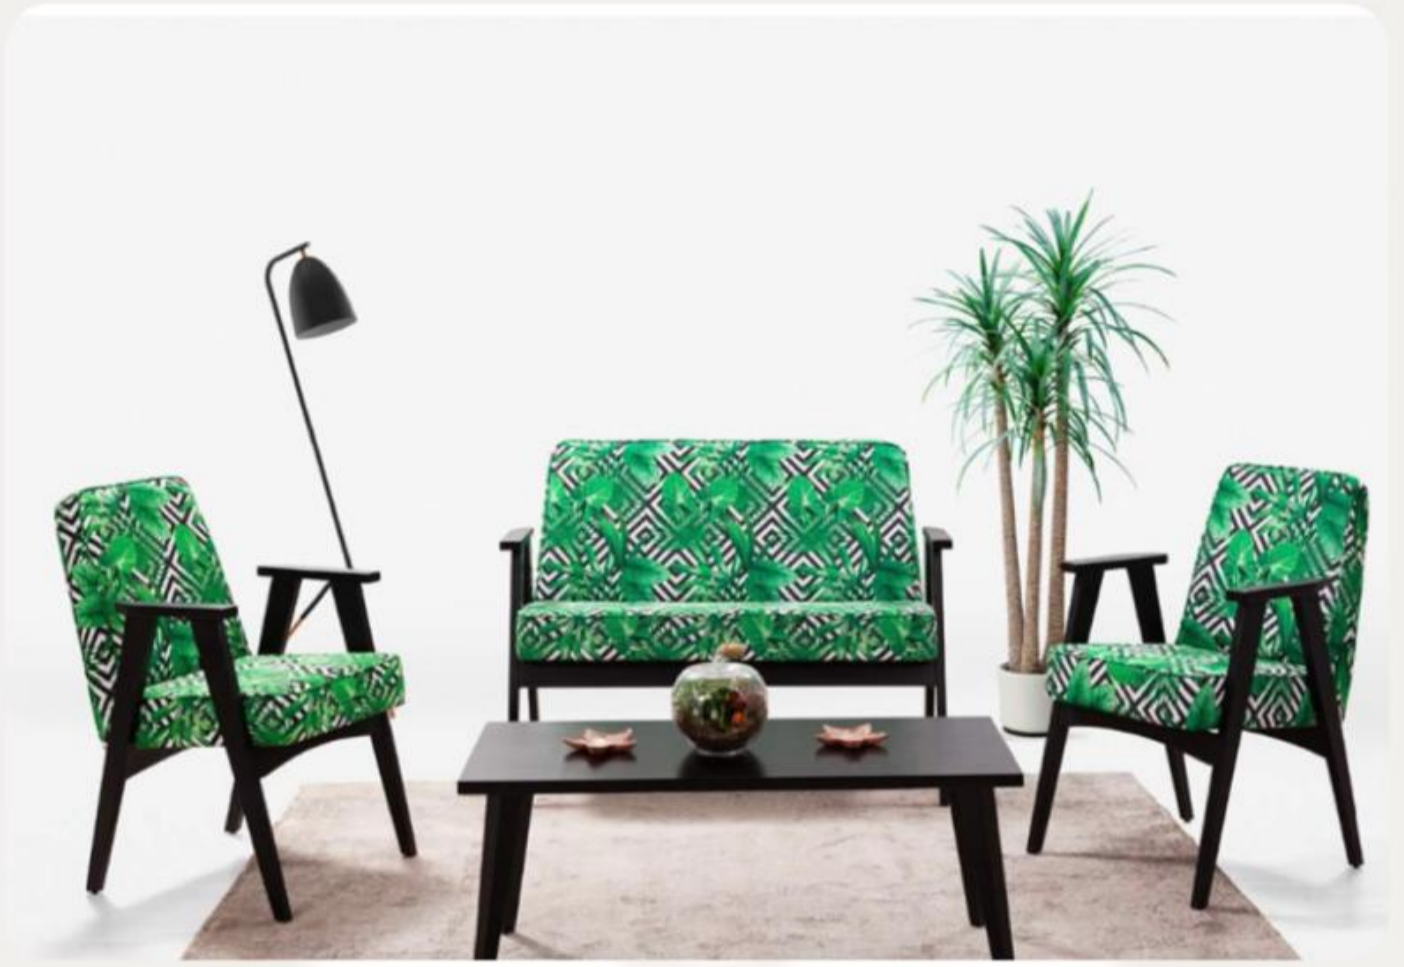

M0017

M0018

M0019

cupboku.com

W cm D cm H 94 cm

Rio
Tea set

H 114 cm

W 52