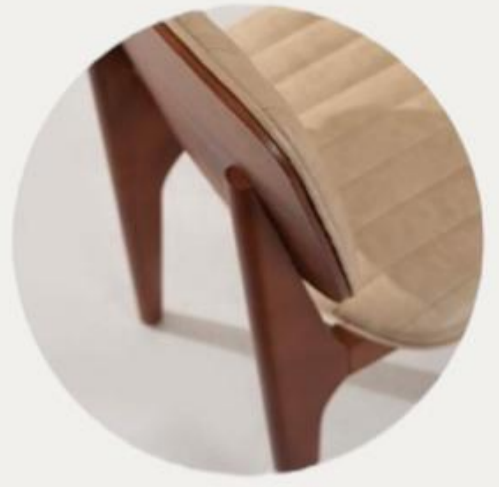

*Best
chair*

W 58 cm D 54 cm H 75 cm

Brüksel
chair

W cm D cm

H cm

Brüksel x
chair

W 48 cm D 55 cm H 87 cm

Chanel
chair

W 57,5 cm D 53 cm H 82 cm

Deep
chair

W 46 cm D 55 cm H 83 cm

Malta
chair

W 48 cm D 64 cm H 86.5 cm

Fas lima
chair

*Imza premium
chair*

W 50 cm D 61 cm H 90.5 cm